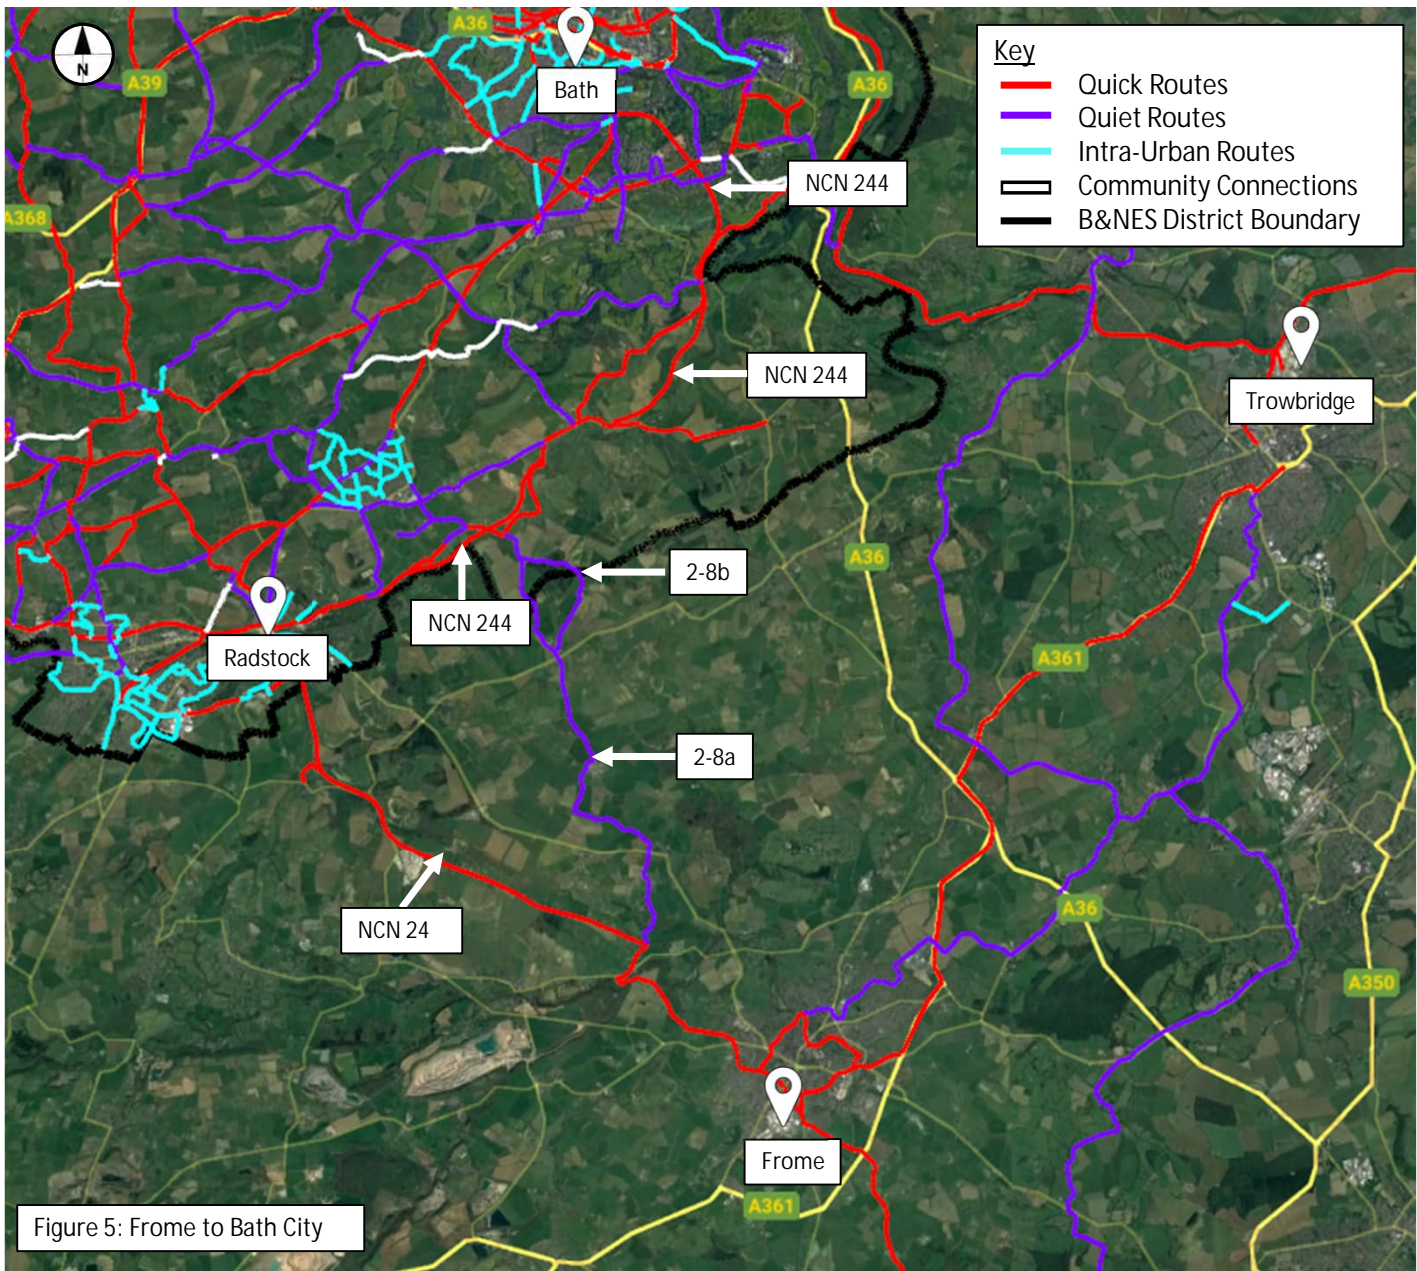

Appendix

Bath & North East
Somerset Council

Improving People's Lives

Figure 8: Whitchurch to South Bristol

Figure 9: North Bristol to Keynsham

Figure 11: Radstock to MSN and Farrington Gurney

Figure 14: Bath City to South Bristol

Figure 15: Frome to MSN and Farrington Gurney