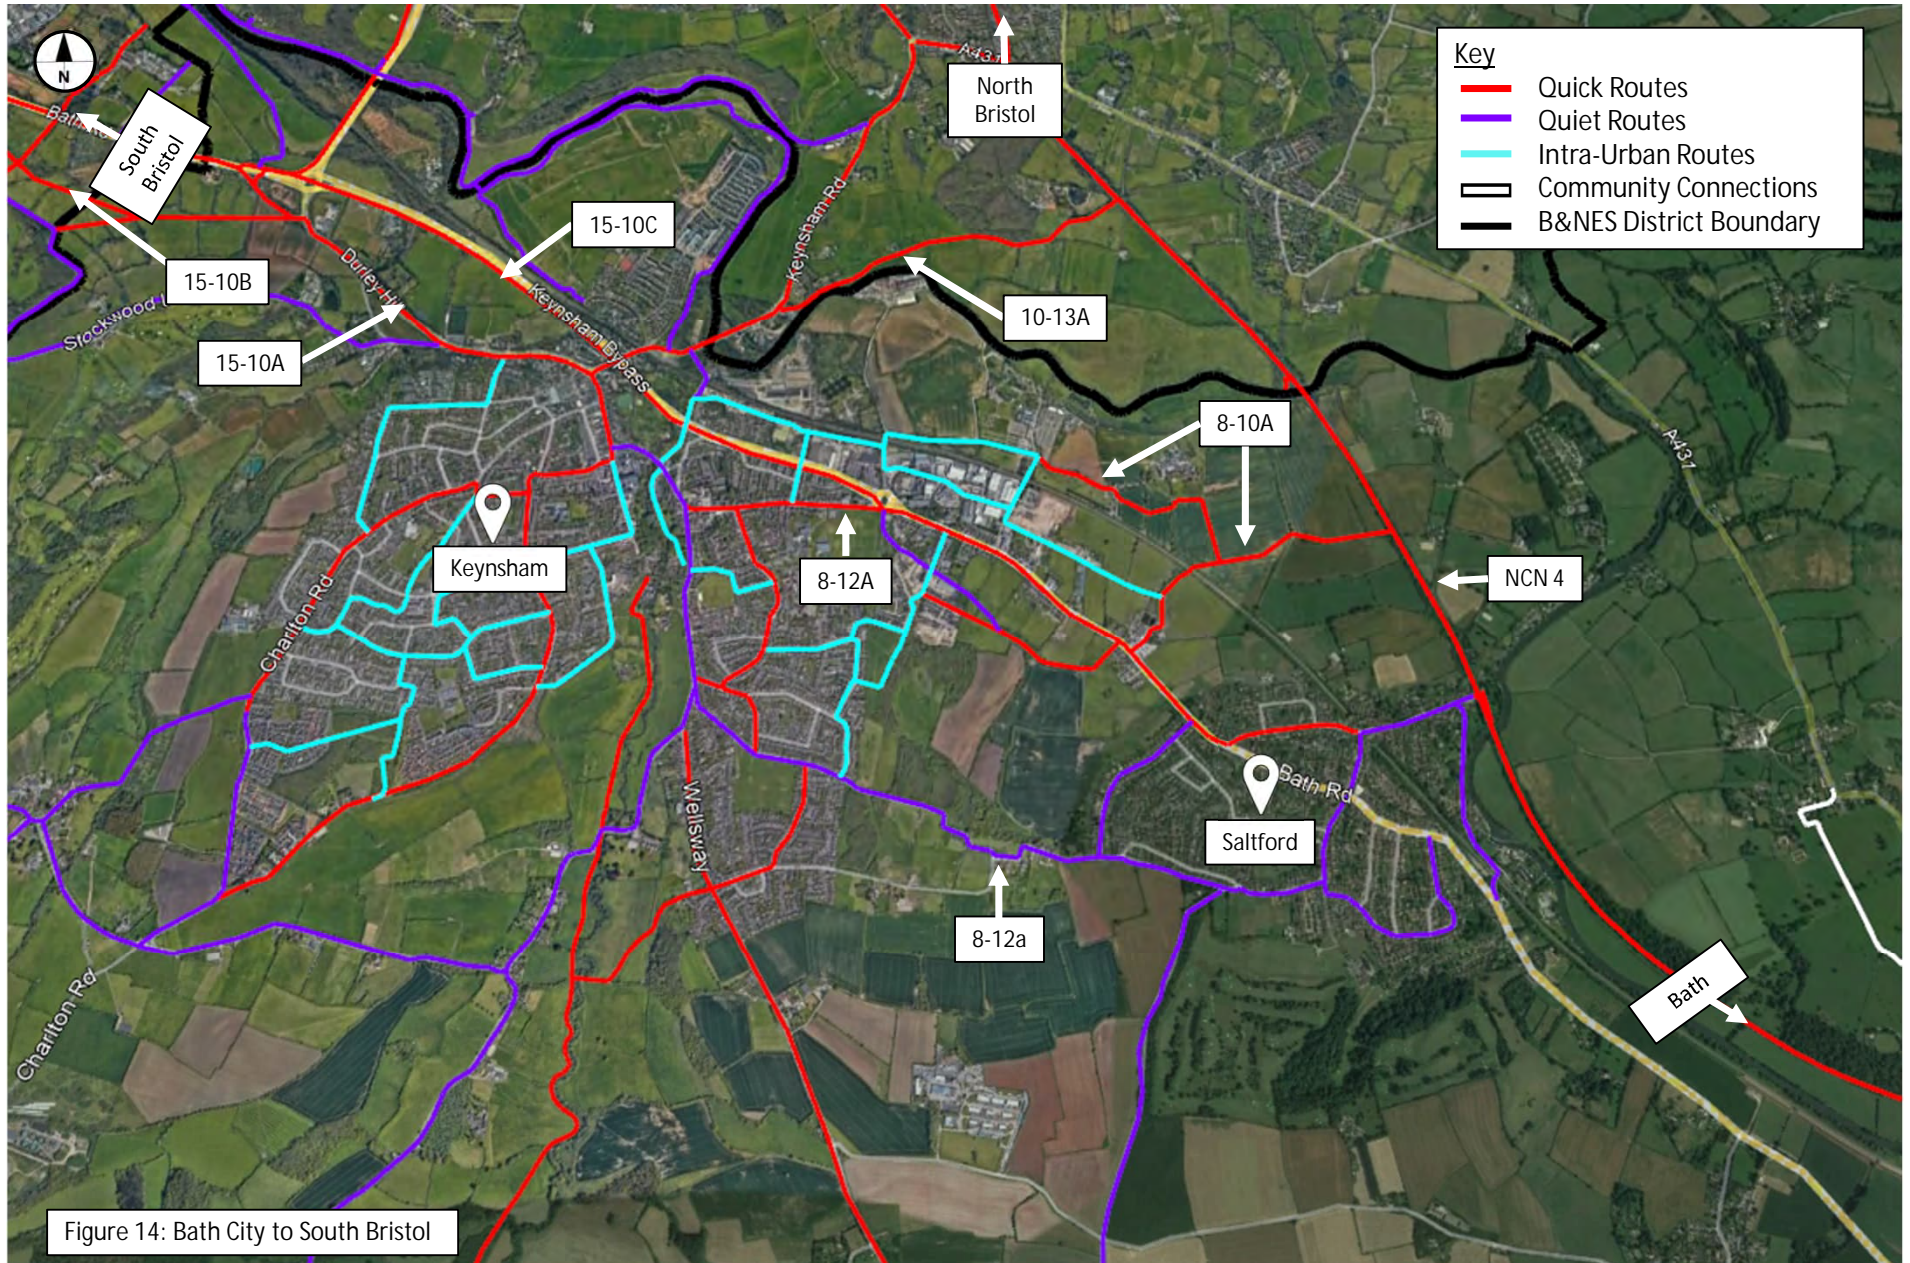

Appendix

Bath & North East
Somerset Council

Improving People's Lives

Figure 8: Whitchurch to South Bristol

Figure 9: North Bristol to Keynsham

Figure 11: Radstock to MSN and Farrington Gurney

Figure 14: Bath City to South Bristol

Figure 15: Frome to MSN and Farrington Gurney