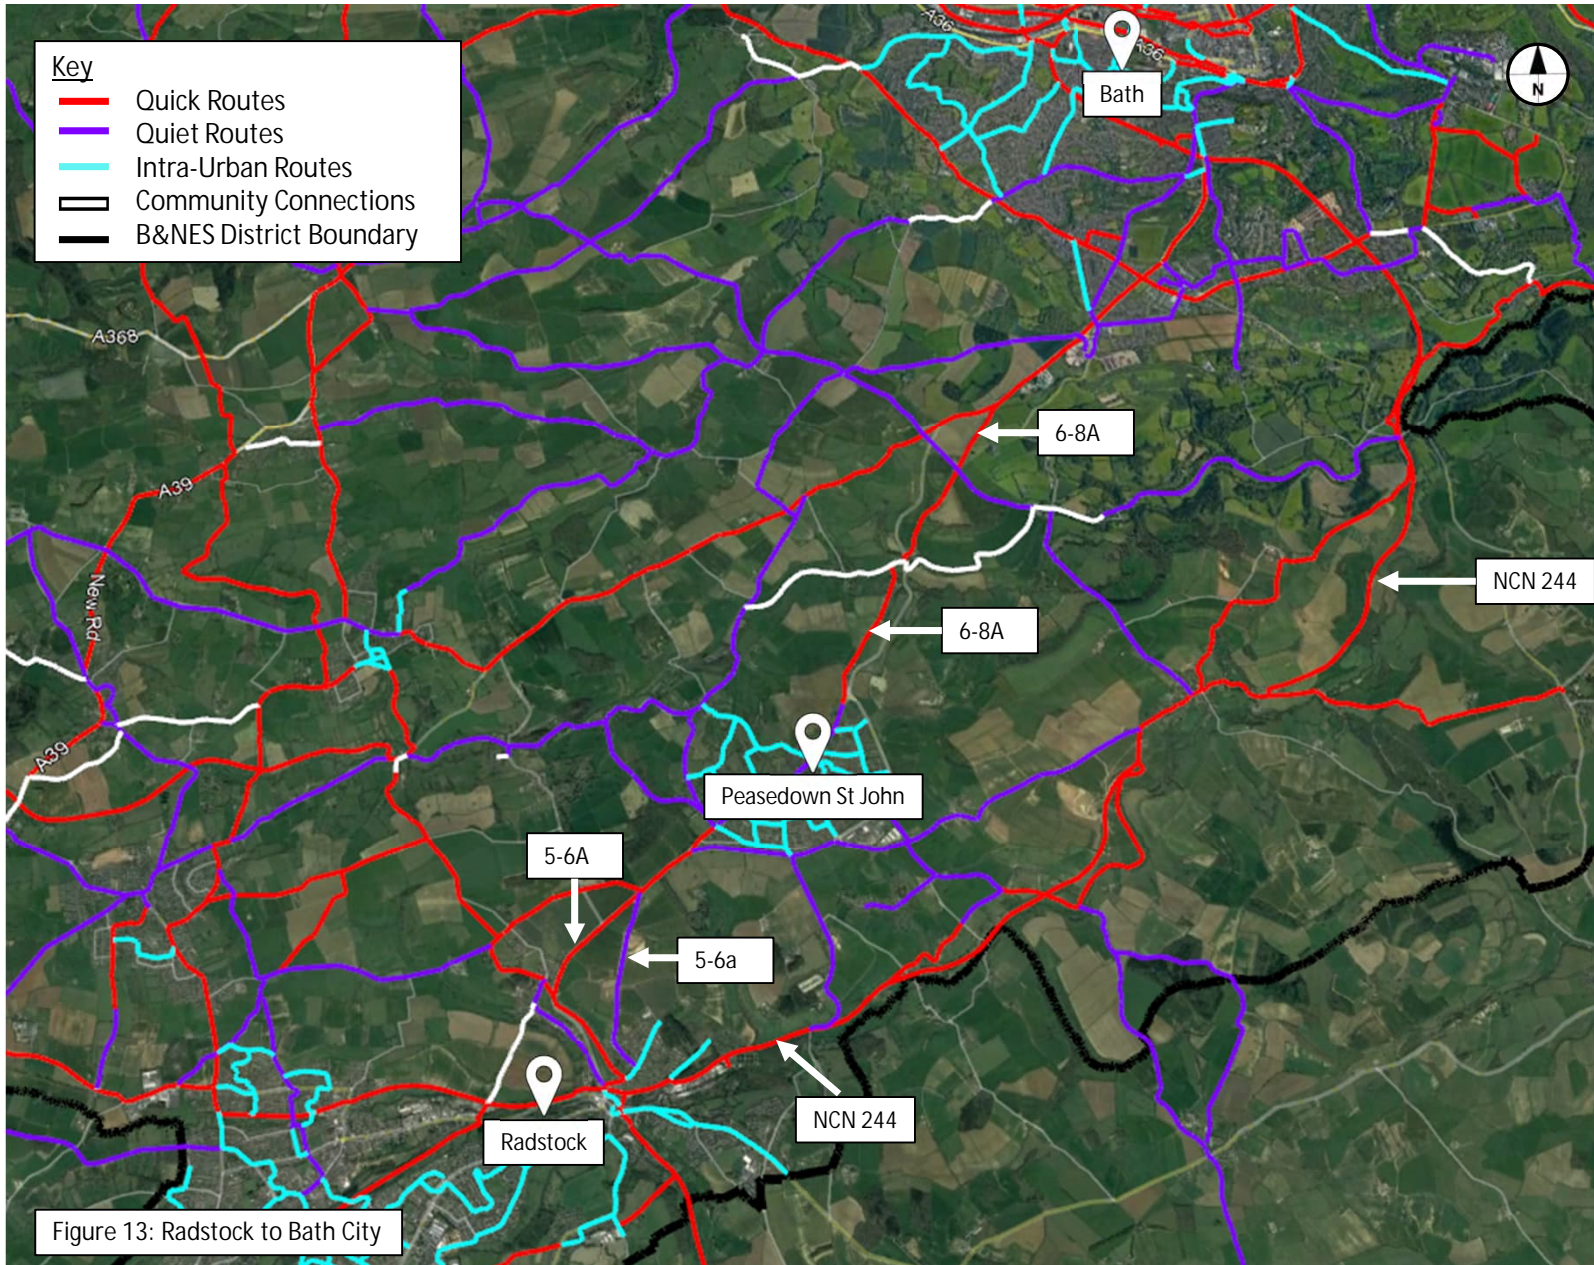

Appendix

Bath & North East
Somerset Council

Improving People's Lives

Figure 8: Whitchurch to South Bristol

Figure 9: North Bristol to Keynsham

Figure 11: Radstock to MSN and Farrington Gurney

Figure 14: Bath City to South Bristol

Figure 15: Frome to MSN and Farrington Gurney