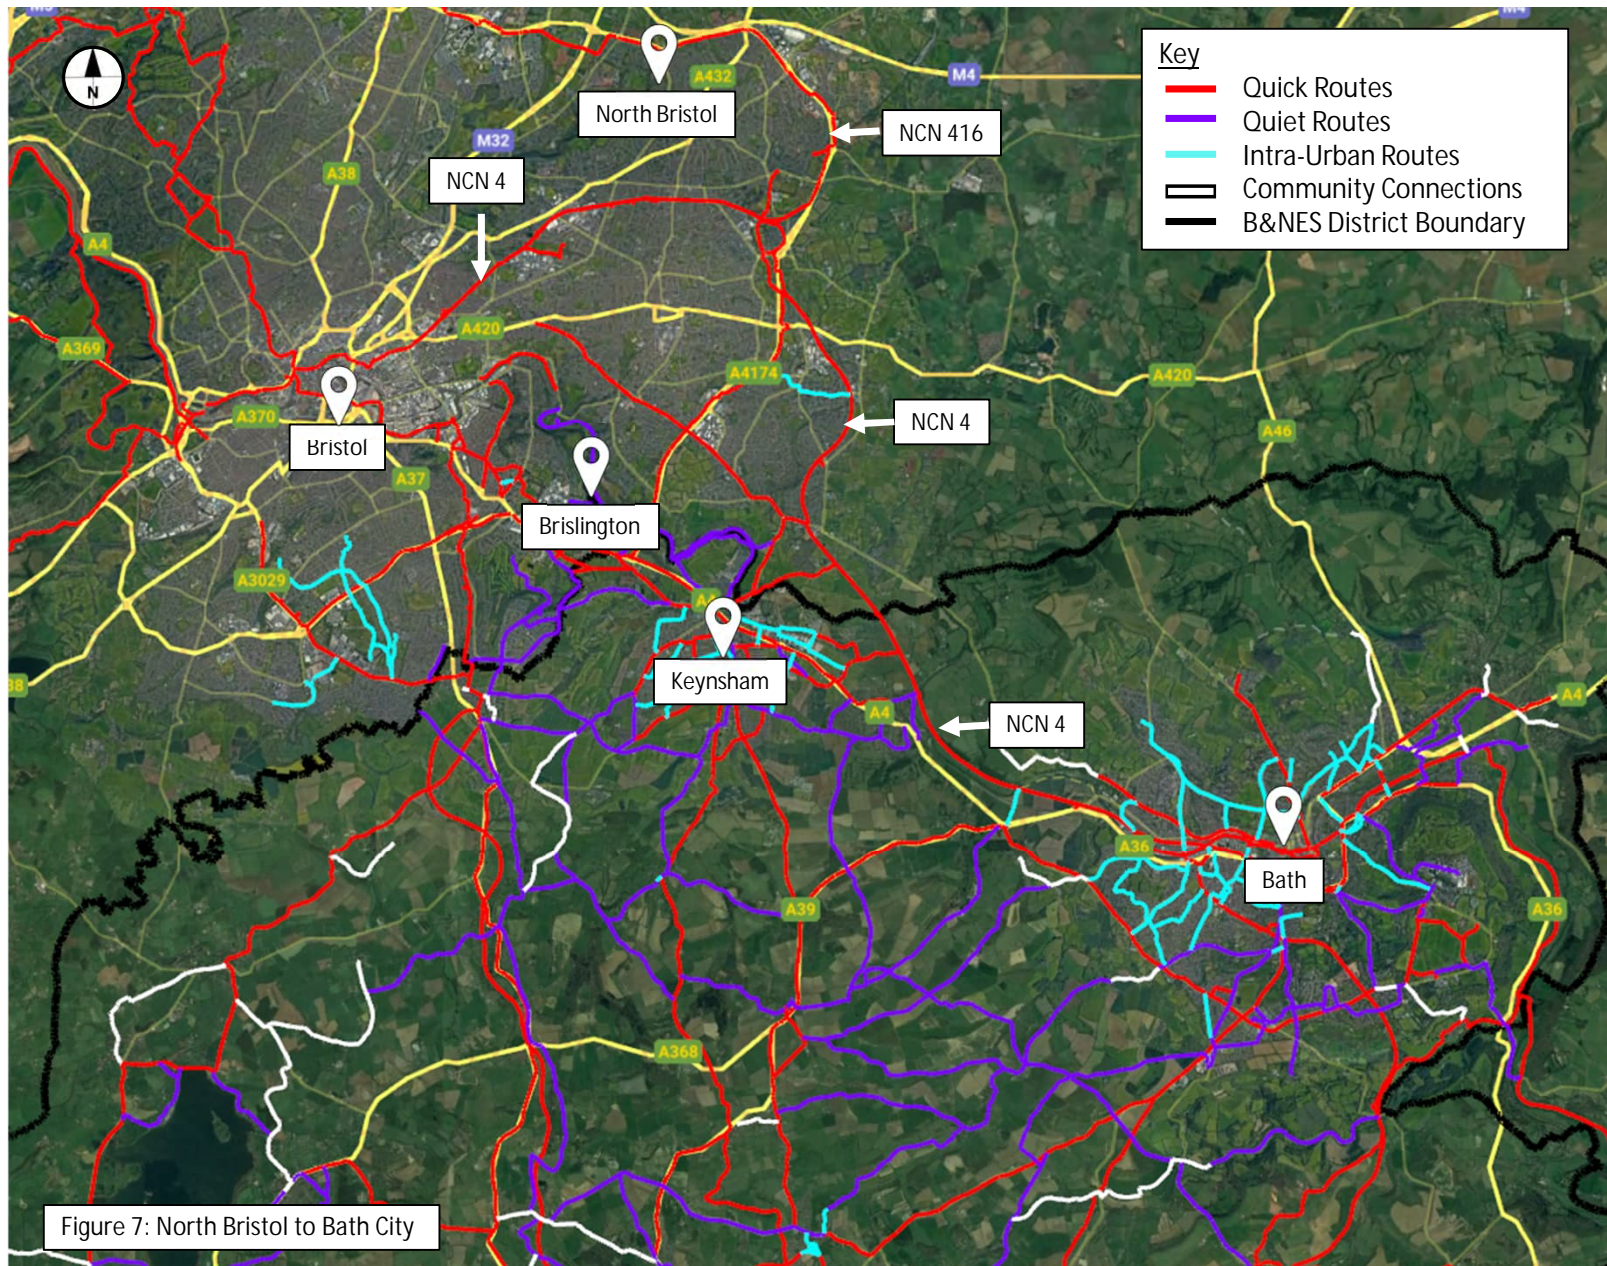

Appendix

Bath & North East
Somerset Council

Improving People's Lives

Figure 8: Whitchurch to South Bristol

Figure 9: North Bristol to Keynsham

Figure 11: Radstock to MSN and Farrington Gurney

Figure 14: Bath City to South Bristol

Figure 15: Frome to MSN and Farrington Gurney