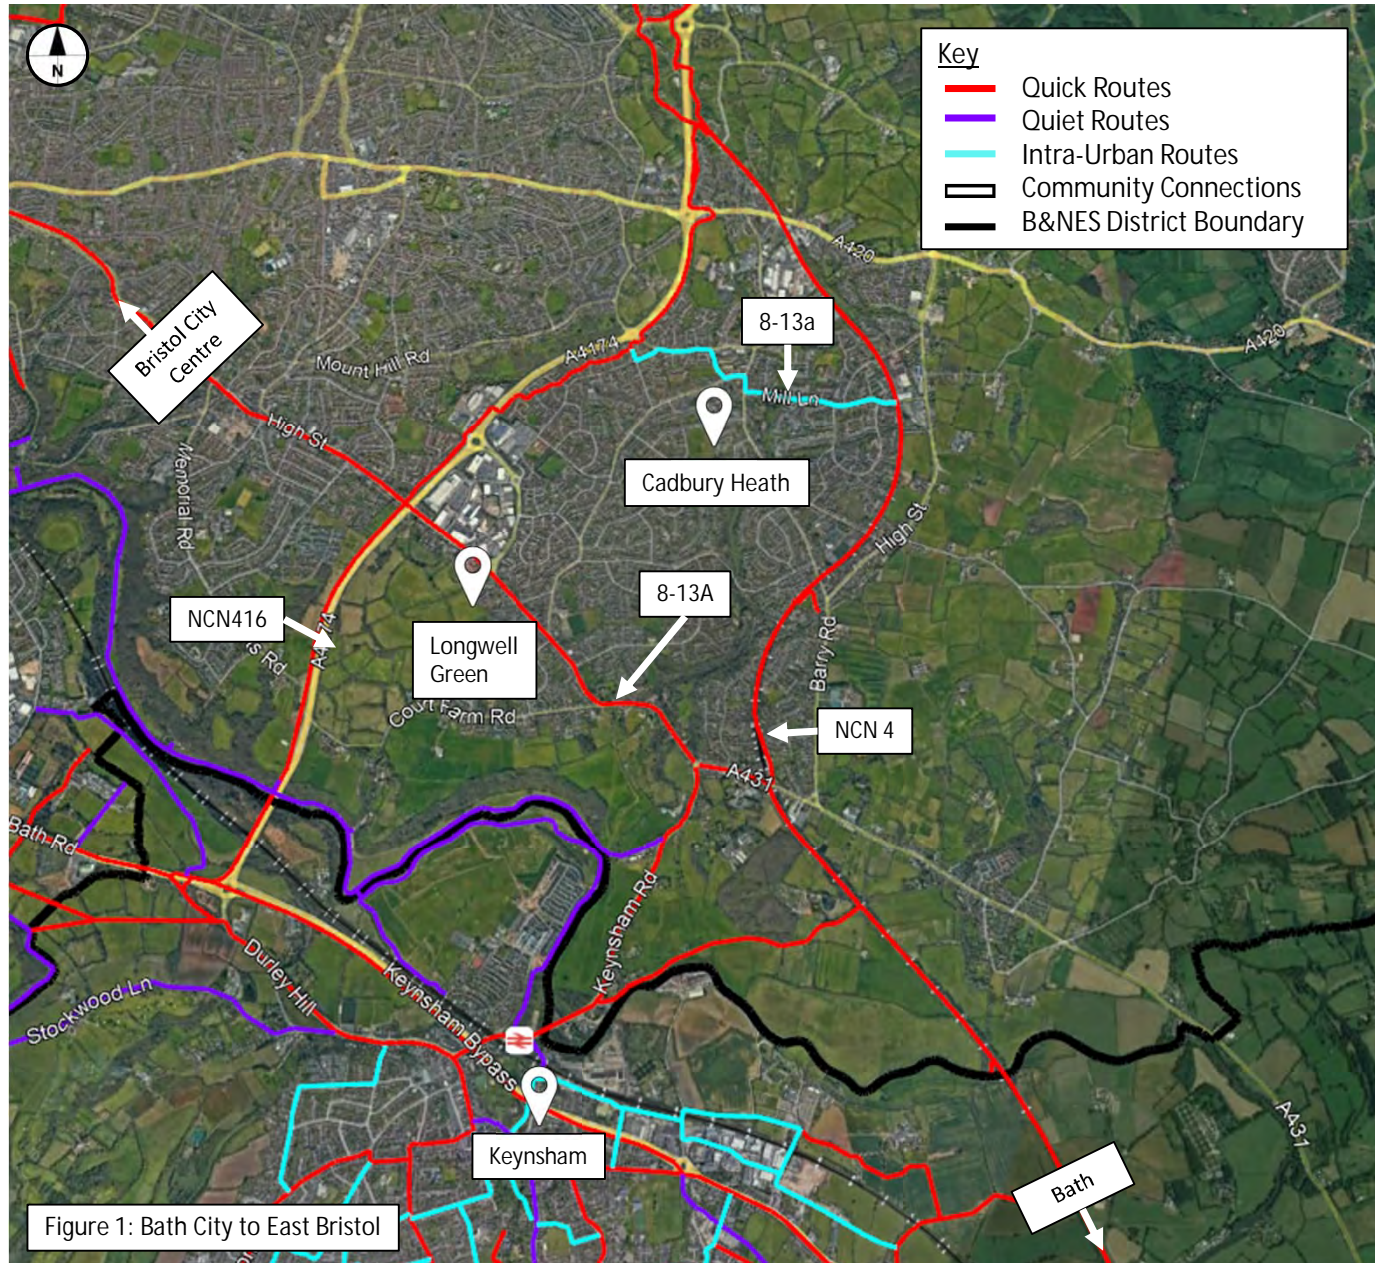

Appendix

Bath & North East
Somerset Council

Improving People's Lives

Figure 8: Whitchurch to South Bristol

Figure 9: North Bristol to Keynsham

Figure 11: Radstock to MSN and Farrington Gurney

Figure 14: Bath City to South Bristol

Figure 15: Frome to MSN and Farrington Gurney