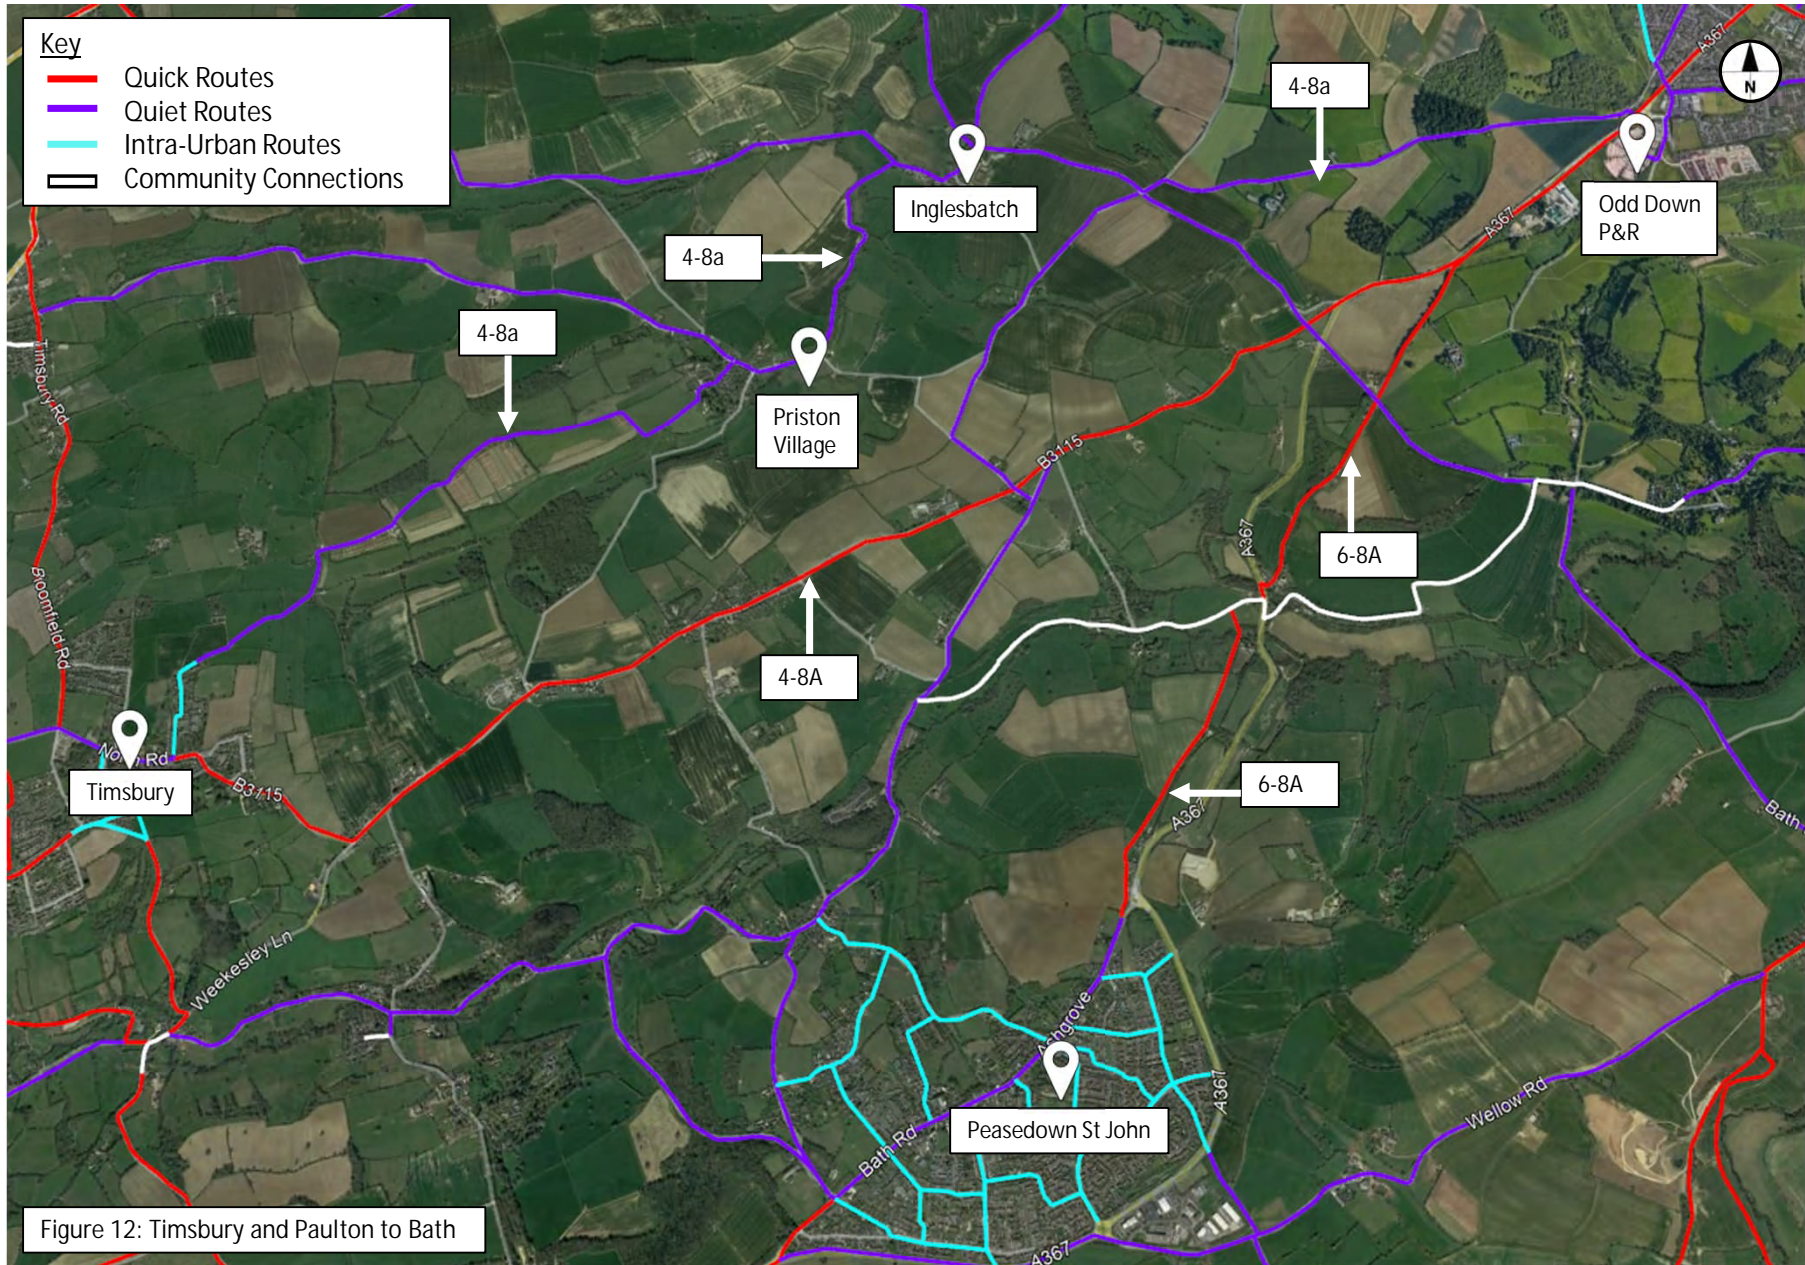

Appendix

Bath & North East
Somerset Council

Improving People's Lives

Figure 8: Whitchurch to South Bristol

Figure 9: North Bristol to Keynsham

Figure 11: Radstock to MSN and Farrington Gurney

Figure 14: Bath City to South Bristol

Figure 15: Frome to MSN and Farrington Gurney