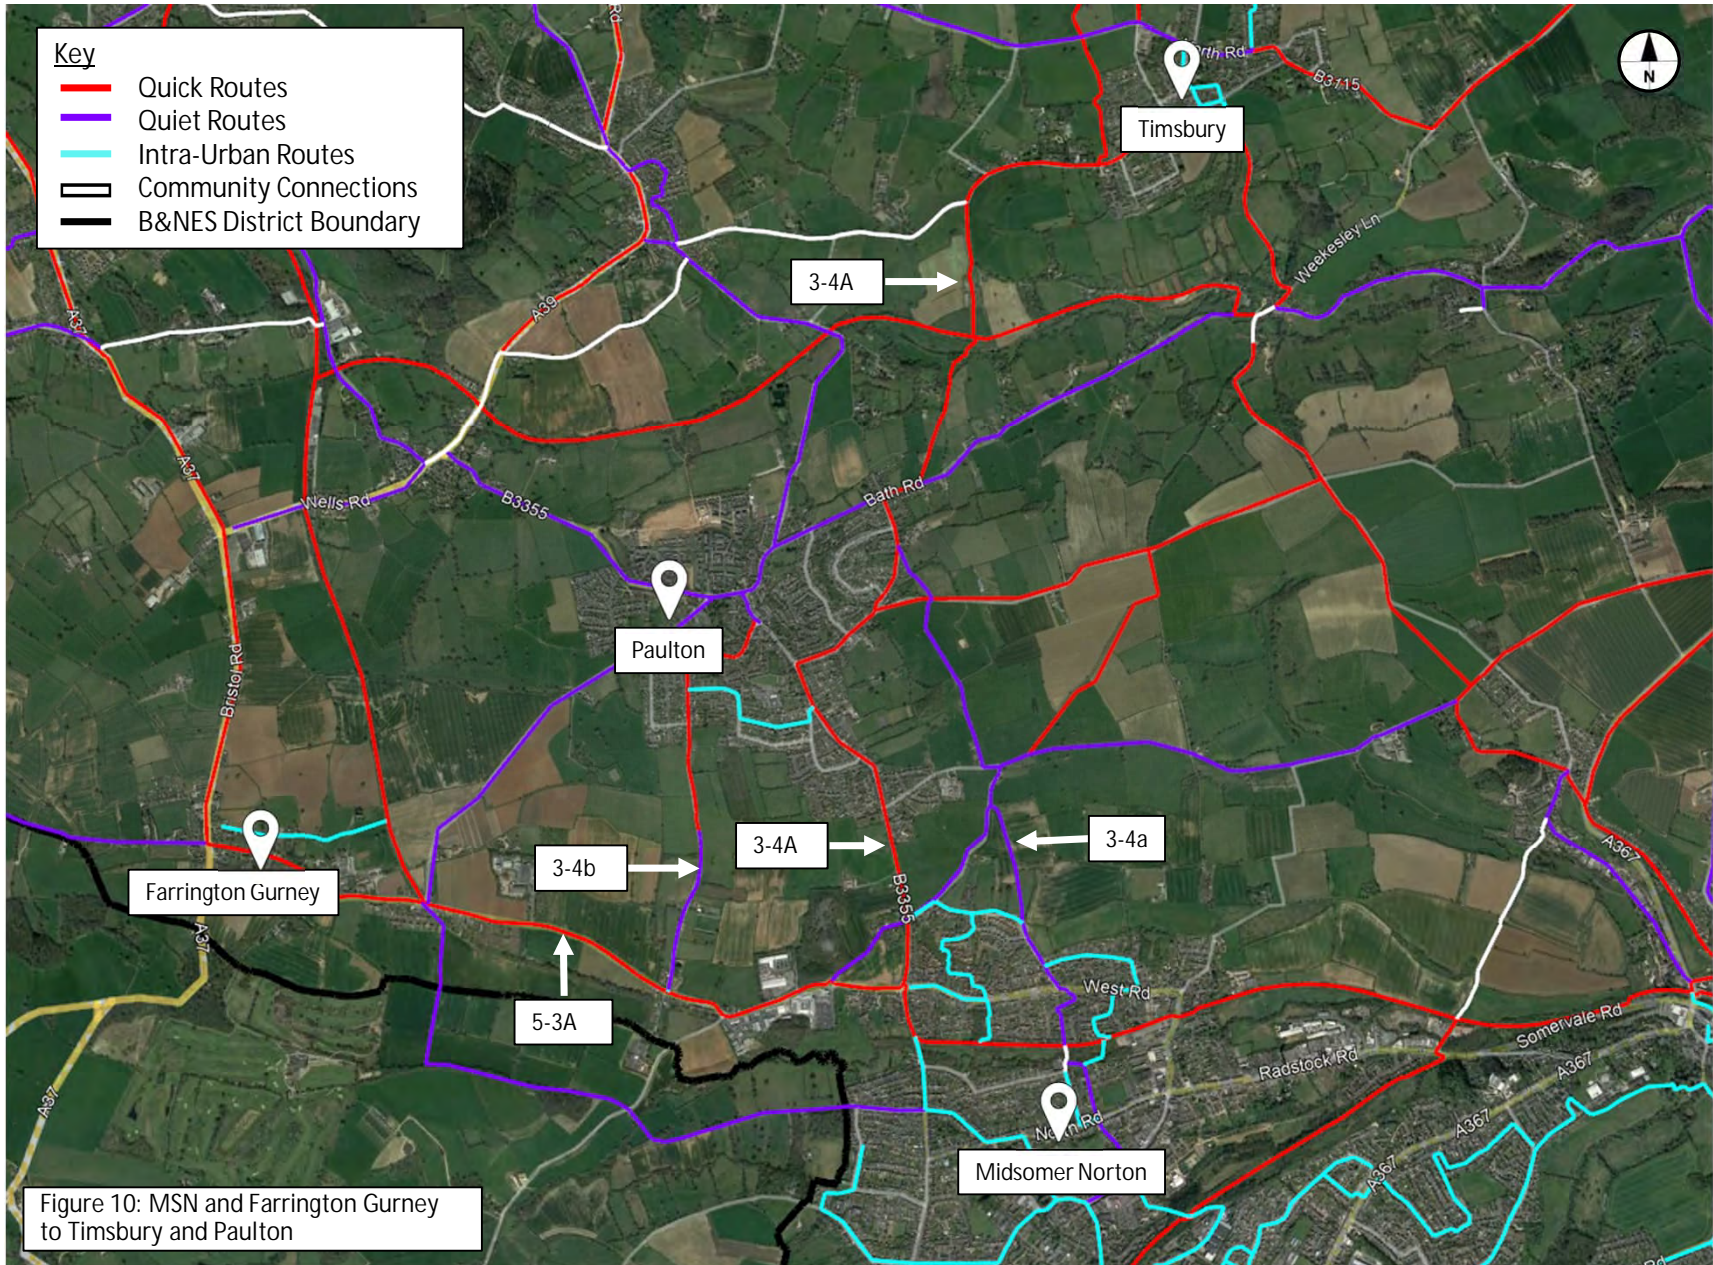

Appendix

Bath & North East
Somerset Council

Improving People's Lives

Figure 8: Whitchurch to South Bristol

Figure 9: North Bristol to Keynsham

Figure 11: Radstock to MSN and Farrington Gurney

Figure 14: Bath City to South Bristol

Figure 15: Frome to MSN and Farrington Gurney